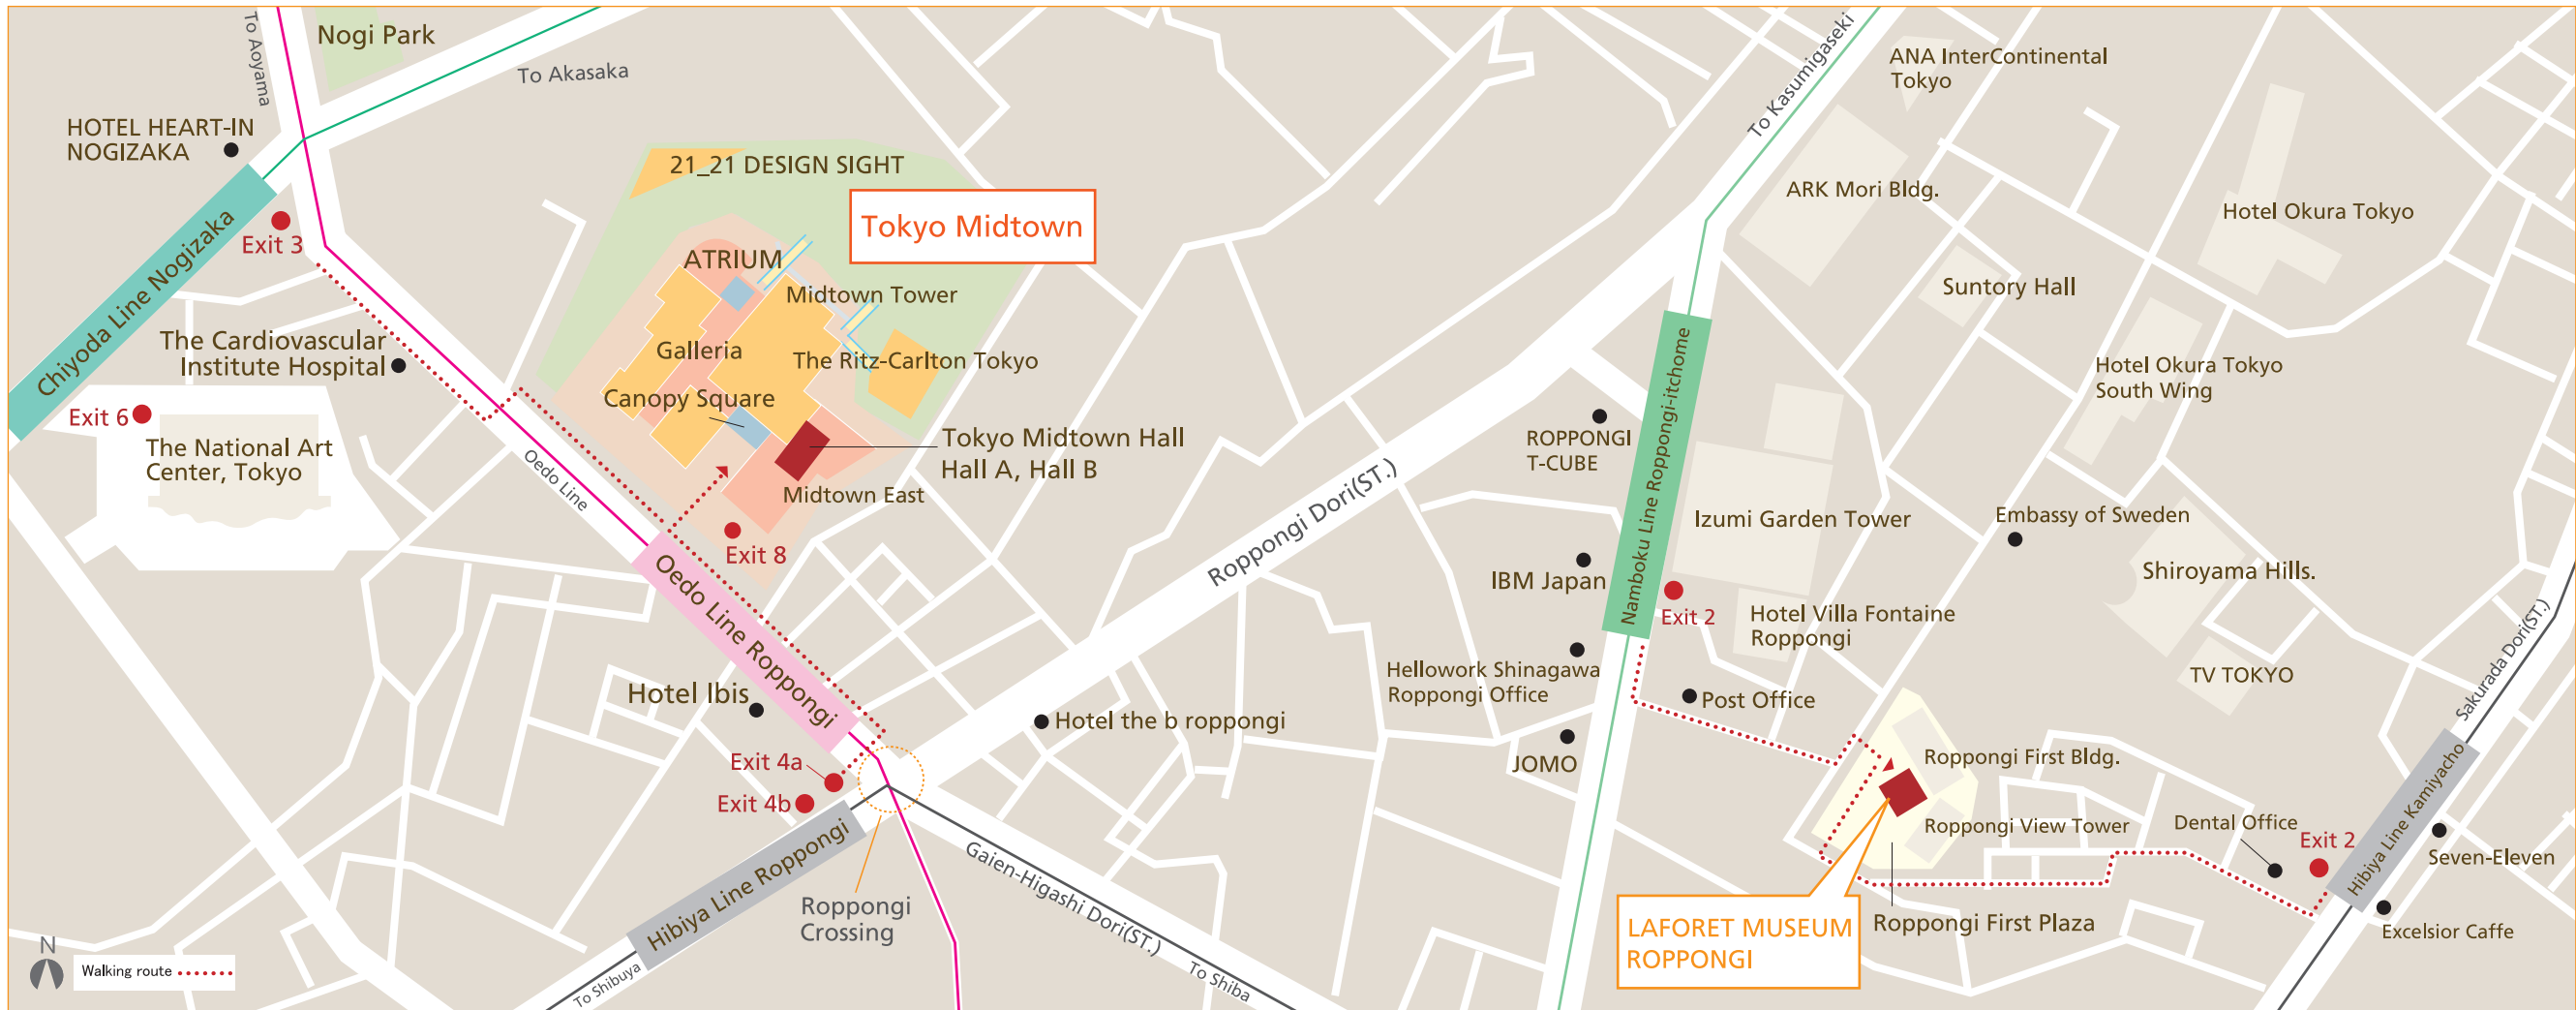

Access & Map

Tokyo Midtown

Address : 9-7-1 Akasaka, Minato-Ku, Tokyo

Access : Roppongi Station Exit 8 (Oedo Line)

Tokyo Midtown is directly connected.

Roppongi Station (Hibiya Line) linked directly to Tokyo Midtown through an underground passageway.

Nogizaka Station Exit 3 (Chiyoda Line) 3min. walk

LAFORET MUSEUM ROPPONGI

Address : B1F, Roppongi First Bldg, 1-9-9 Roppongi, Minato-Ku, Tokyo

Access : Roppongi-itchome Station Exit 2 (Namboku Line) 3min. walk

Kamiyacho Station Exit 2 (Hibiya Line) 13min. walk