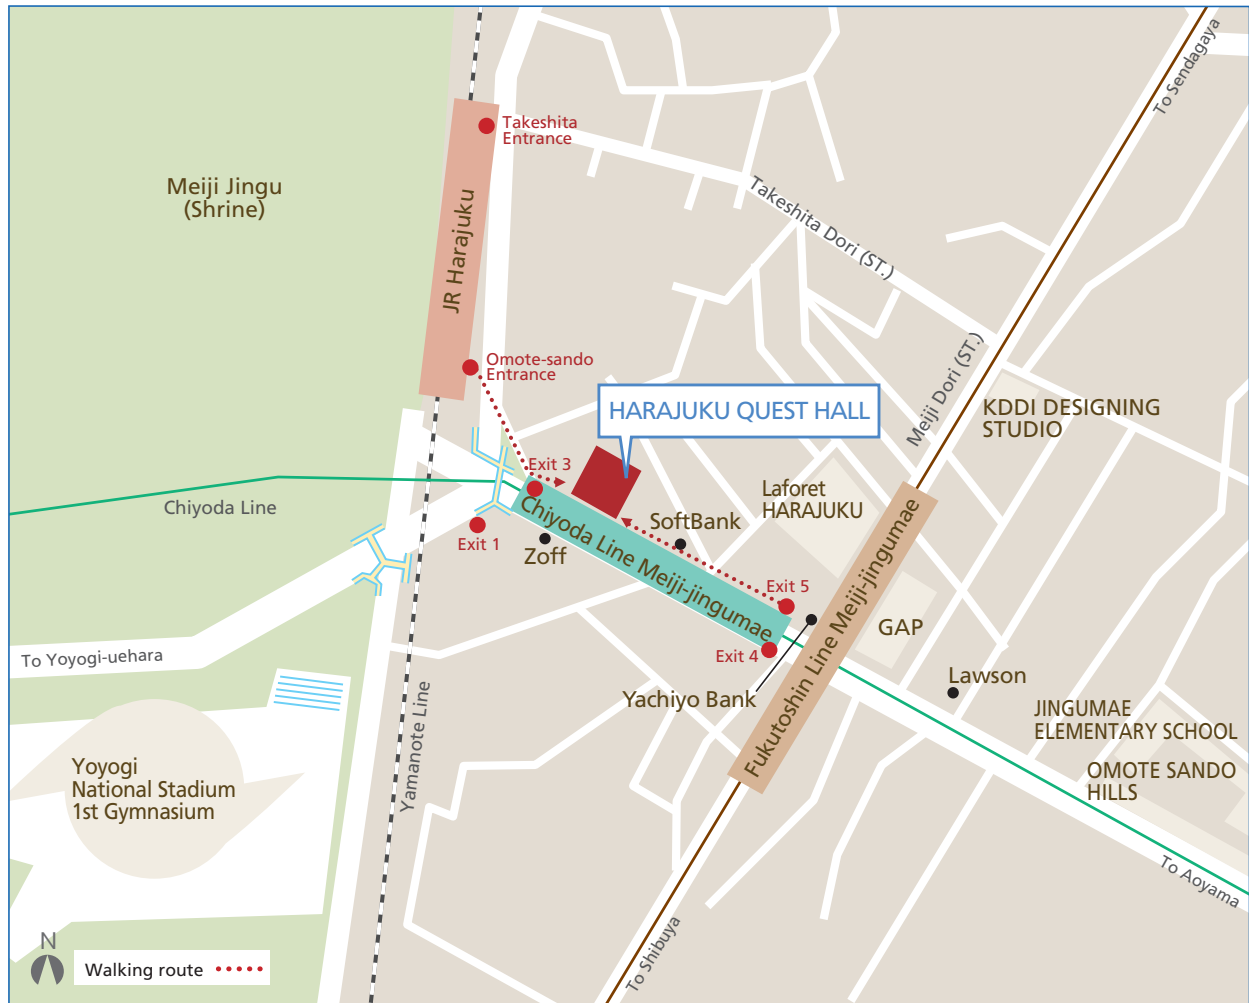

## Venues

### HARAJUKU QUEST HALL

Address :1-13-14 Jingumae, Shibuya-Ku, Tokyo

Access :Harajuku Station Omote-sando Entrance (JR Yamanote Line) 1min. walk  
Meiji-jingumae Station Exit 3 (Chiyoda Line, Fukutoshin Line) 1min. walk